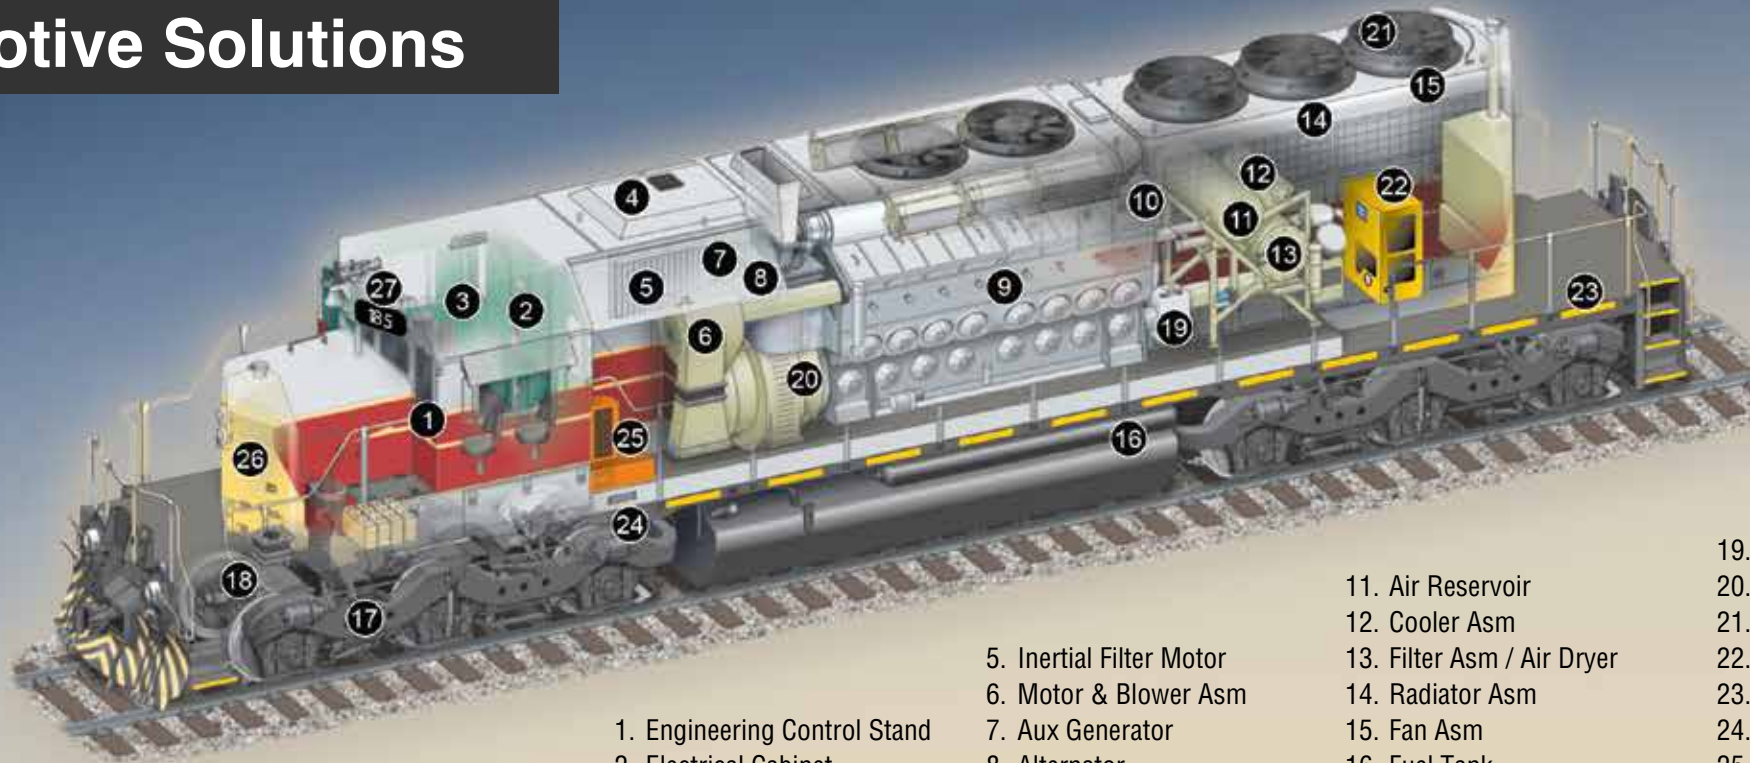

Locomotive Solutions

1. Engineering Control Stand
2. Electrical Cabinet
3. Sound Damping
4. Fan Assembly

5. Inertial Filter Motor
6. Motor & Blower Asm
7. Aux Generator
8. Alternator
9. Diesel Engine
10. Governor Asm

11. Air Reservoir
12. Cooler Asm
13. Filter Asm / Air Dryer
14. Radiator Asm
15. Fan Asm
16. Fuel Tank
17. Truck Components
18. Traction Motor

19. Strainer Asm
20. Generator Asm
21. Dynamic Brake Resistor
22. Banana (APU)
23. Reflective Delineators
24. AEI Tags
25. Orange (A/C)
26. Vinyl Wraps
27. Road Number Plates